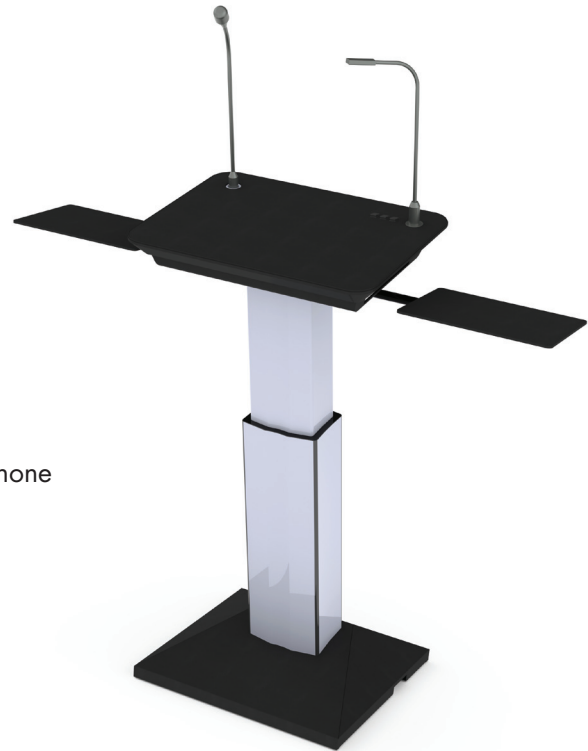

ILS11

Integrated notebook connections, microphone and reading light.