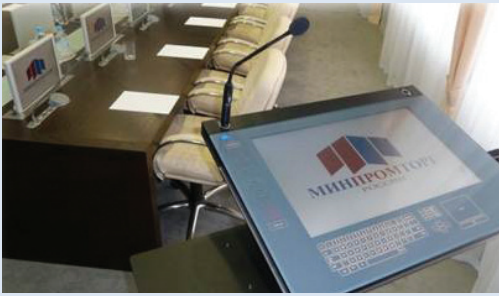

# Stand out from the crowd with an ILS lectern using sho-Q!

ILS offers a wonderful integration of touch monitor or all-in-one touch PC on a height adjustable pillar. All cabling is fed through the pillar for a very clean unobtrusive look. Due to the height adjustment options this lectern can be used seated as well as standing.

Use sho-Q to automatically line up a dozen presentations for an event in advance. You can switch seamlessly from speaker to speaker, and jump to any slide in any presentation within seconds!

Use sho-Q to interact with your slides using a finger or pen on the touch screen. Insert a blank slide or annotate an existing slide using the built-in whiteboard functions.

## ILS27

27" Lenovo multi-touch monitor with integrated PC. 2x XLR, USB hub, HDMI switcher. Aluminum floorplate, lockable casters.

ILS lecterns in use in a boardroom in Moscow, and the Delegate Hall in Brussels

## ILS21

Flush mounted 22" HD interactive monitor with touchscreen, ultra-wide viewing-angle, IPS technology and powerful integrated PC.

Integrated notebook connection with automatic switcher, microphone, and reading light