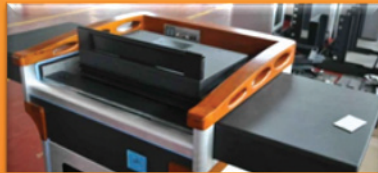

**premier source for
intelligent lecterns**

Budget classroom solutions

Efficient classroom teaching tools

ILS 12

DVD player option

\$2190 plus choice monitor and PC
and 35 cm range height adjustment
Minimum volume 3 pcs.

ILS 20

\$2495 including 21.5" HD interactive monitor, notebook cable connection box and switcher. Minimum volume 5 pcs.

Electrical height adjustment option

Large drawer

Price offers are subject to volume, valid for orders prior to the end of 2012; exclude tax and transportation from regional warehouses where products are in stock or produced.

From \$2295

ILS2-series teacher cabinets

\$ 1999 including 19" interactive monitor, connection panel, keyboard.
Minimum volume 10 pcs

ILS3-series teacher desks

From \$3395

Seated or standing up, range 76 – 115 cm height, 125 cm center piece, optional 40 cm and 60 cm wide cabinets, 6 - 24 rack units of storage
Rotating wamonitor in any angle, hides upside down,
document camera lift option