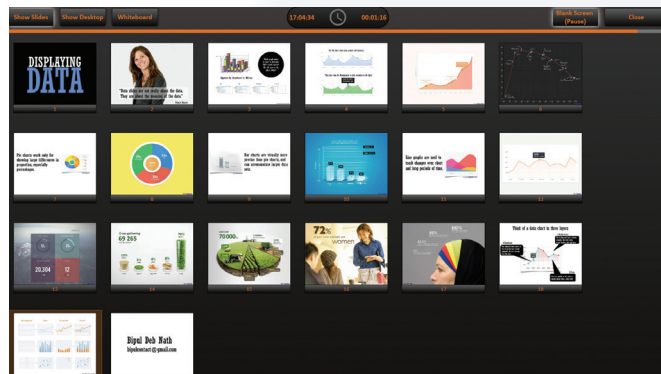

Overview of all the slides in the current presentation. You can quickly jump to any slide of your choosing.

You can fully focus on delivering your material, and don't have to worry about technology, it simply works.