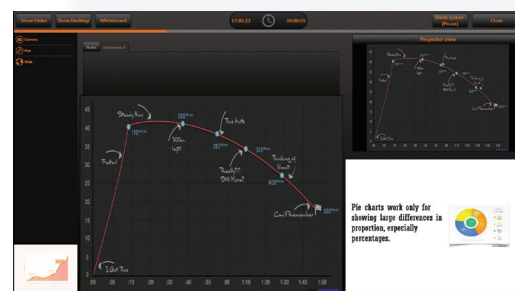

Main presentation screen. You can preview the previous/next slide, annotate slide, use the whiteboard, and import from the document camera.