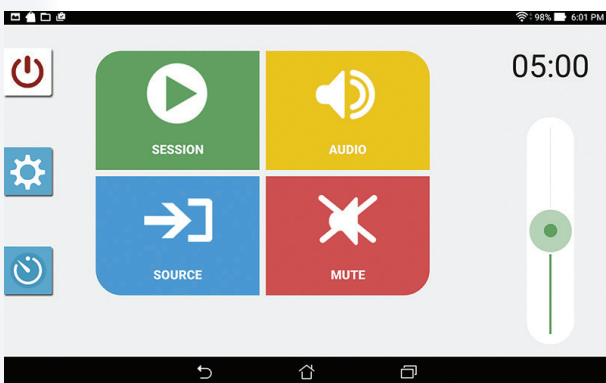

ILS Synergy C – Classroom lectern

ILS Synergy Classroom systems are available in the simplest and most expanded solution formats, install your own equipment or have ILS build the complete solution, or partial as needed. Side tables are collapsible for minimal space use. The head on top provides the space for monitor and all connectivity needs.

Comes standard with hires pen monitor with battery-less pen, 2048 DPI, 21.5" ILS-Viewsonic-HVT solution, ILS special driver, sho-Q2020 teaching system.

7" Control panel interface