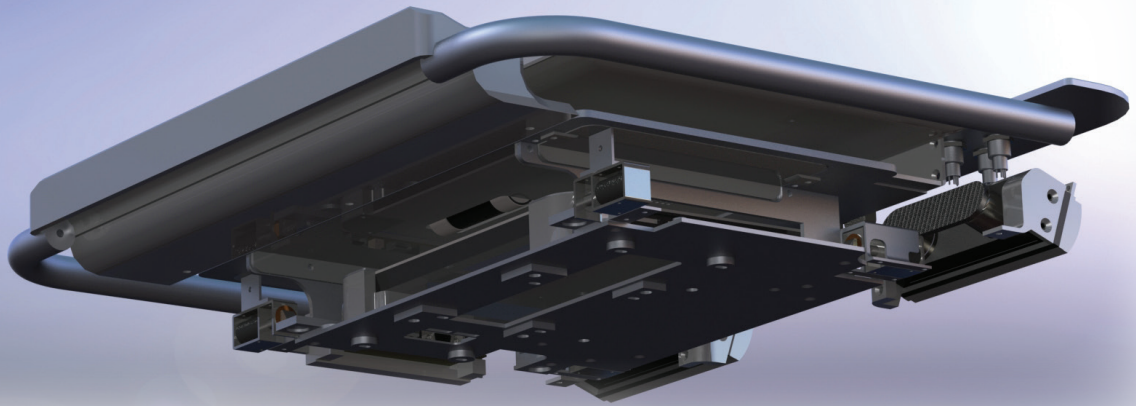

Staying with the ILS focus on elegant, beautiful and functional lecterns, the new Synergy lecterns combines design with a flexible platform which can be tailored to suit any venue.

From sleek and simple options like aluminium or plexiglass to luxurious Walnut/Wenge wood, the lectern can be customized for your specific needs. However, the new Synergy-Universal Mounting System allows you to change your wooden workspace to a fully interactive screen in minutes.

Aptitude Adaptor inserts with standard mounting options for:

- VESA mountable touch screens
- Integrated solutions with either aluminium or full multi-touch glass work surface or
- All-in-one PC's from Dell, HP or Lenovo.
- Presidential looking wood and aluminium inserts.

With the Synergy Series lecterns we are also introducing the Universal Mounting System (UMS). This system will give users the choice between various inserts and the ability to change them at will. This will allow any user to change the lectern from a wooden or aluminium work surface into a integrated system with a touch or pen based monitor in minutes. The UMS comes with space for a microPC. To lock and unlock the UMS, a special Power Key is needed to release the clamping system holding the UMS securely in place.

Synergy series lecterns come standard with a connectivity panel on the side for laptops using VGA/HDMI/DP/LAN/USB/Audio connectors. There is also an access port for the Power Key to unlock the UMS.

The new Synergy series lecterns can fit a wide variety of pillars and cabinets from small to wide. Cabinets have space from half to full 19" width rack space, offering angle and electrical height adjustability (depending on the version).