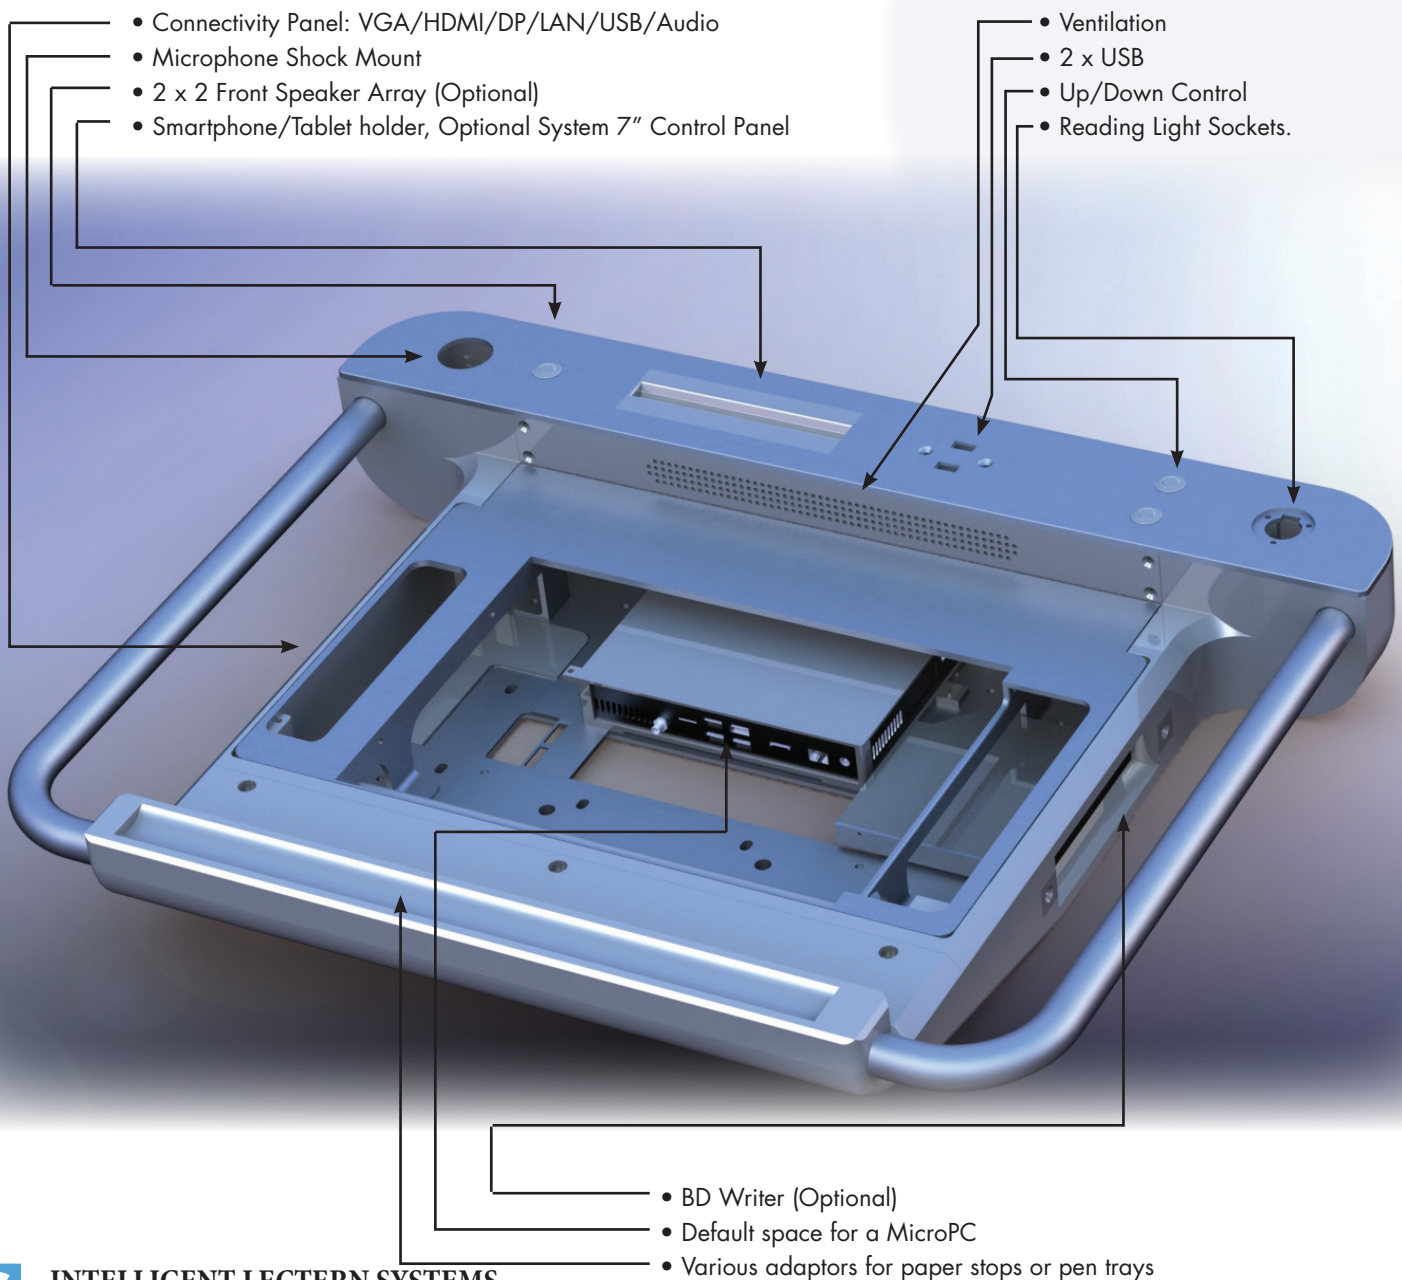

ILS SYNERGY SERIES LECTERNS

ILS proudly presents the all new Synergy series Lecterns, featuring special Aptitude Adaptor inserts in the Synergy series exclusive Universal Mounting System.

Staying with the ILS focus on elegant, beautiful and functional lecterns, the new Synergy lecterns combines design with a flexible platform which can be tailored to suit any venue.

From sleek and simple options like aluminium or plexiglass to luxurious Walnut/Wenge wood, the lectern can be customized for your specific needs. However, the new Synergy-Universal Mounting System allows you to change your wooden workspace to a fully interactive screen in minutes.

Aptitude Adaptor inserts with standard mounting options for:

- VESA mountable touch screens
- Integrated solutions with either aluminium or full multi-touch glass work surface or
- All-in-one PC's from Dell, HP or Lenovo.
- Presidential looking wood and aluminium inserts.

The new ILS Synergy Lecterns Series will allow you stay sleek and elegant without sacrificing functionality or dependability. ILS delivers feature rich software – sho-Q 2020 – with each PC powered system.

The following features are standard with the exception of features marked as optional