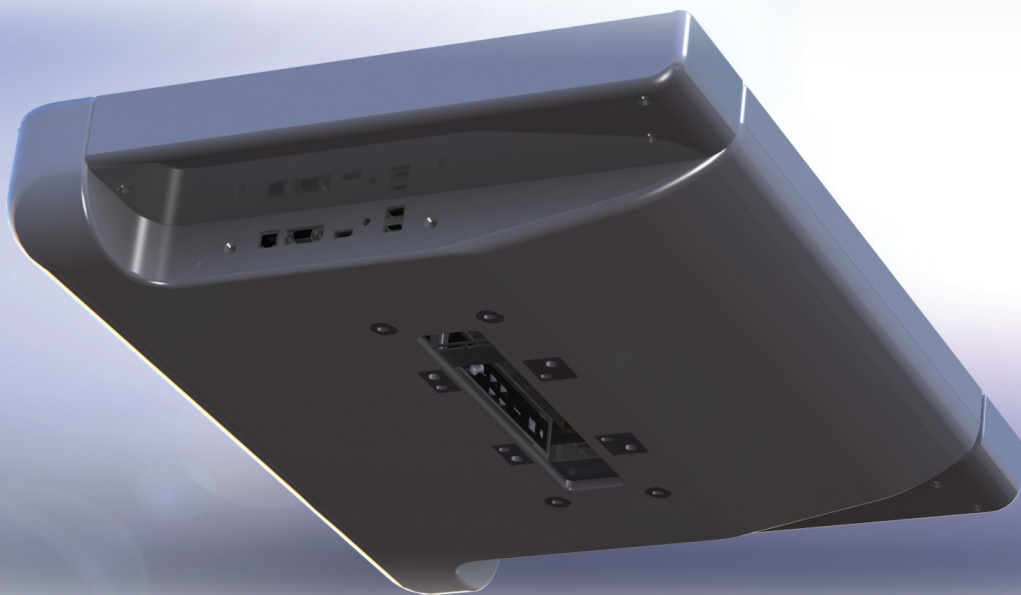

Staying with the ILS focus on elegant, beautiful and functional lecterns, the new Synergy lecterns combines design with a flexible platform which can be tailored to suit any venue.

From sleek and simple options like aluminium or plexiglass to luxurious Walnut/Wenge wood, the lectern can be customized for your specific needs. However, the new Synergy-Universal Mounting System allows you to change your wooden workspace to a fully interactive screen in minutes.

The following features are standard with the exception of features marked as optional

The new Synergy Platform has been redesigned from the ground up to be a fully integrated but modular system with space for many different options and solutions.

With the Synergy Series lecterns we are also introducing the Universal Mounting System (UMS). This system will give users the choice between various inserts and the ability to change them at will. This will allow any user to change the lectern from a wooden or aluminium work surface into a integrated system with a touch or pen based monitor in minutes. The UMS comes with space for a microPC. To lock and unlock the UMS, a special Power Key is needed to release the clamping system holding the UMS securely in place.

Synergy series lecterns come standard with a connectivity panel on the side for laptops using VGA/HDMI/DP/LAN/USB/Audio connectors. There is also an access port for the Power Key to unlock the UMS.

The new Synergy series lecterns can fit a wide variety of pillars and cabinets from small to wide. Cabinets have space from half to full 19" width rack space, offering angle and electrical height adjustability (depending on the version).