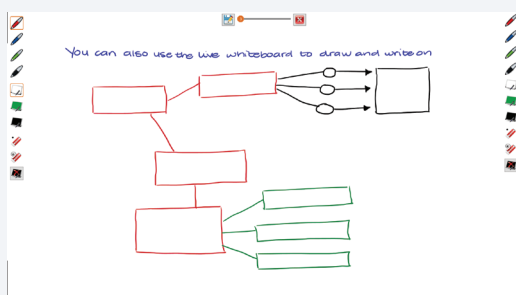

sho-Q 2020

Introducing **sho-Q 2020**, ILS' fast new presenter's & teacher's comprehensive, seamless, interactive software suite.

Sho-Q automatically groups and loads all your presentations for an event allowing seamless transitions between them. No time is wasted setting up for the next speaker.

Overview of all presentations, add additional presentations, start or continue existing ones.

Overview of all the slides in the current presentation. You can quickly jump to any slide of your choosing.

You can fully focus on delivering your material, and don't have to worry about technology, it simply works.

Take full control of your presentation using extended display mode.

With **sho-Q 2020** you can seamlessly switch between different PowerPoint presentations, annotate your slides, use a live whiteboard and insert web pages. You can also insert any image snapshot from your document camera as the next slide.