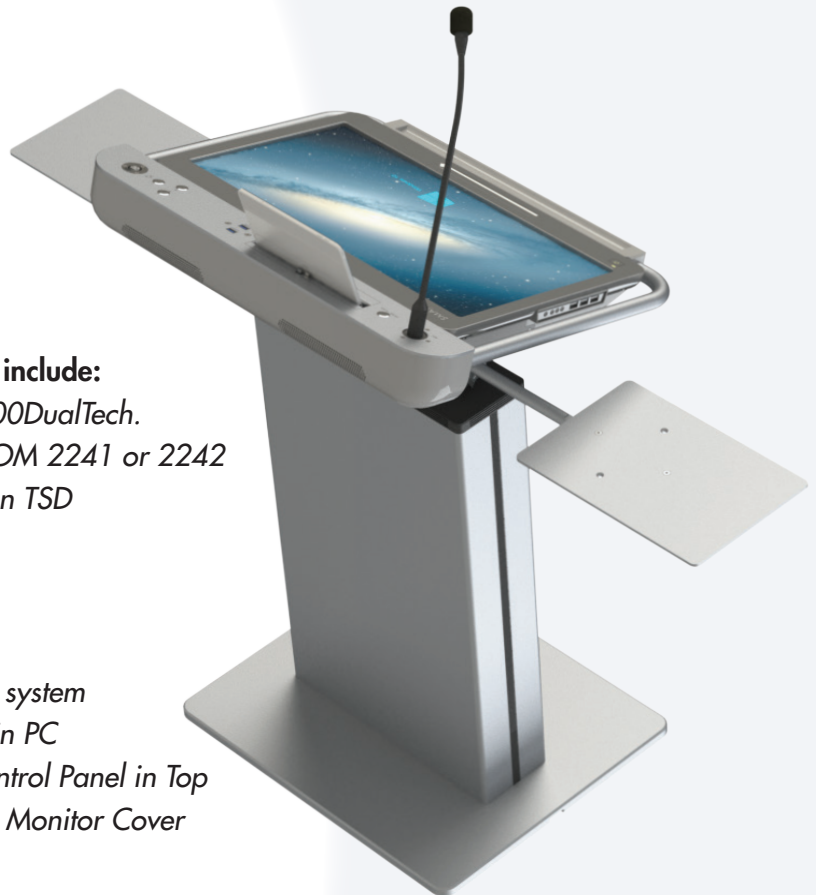

The **Synergy D** series has been specially designed to hold a Dell 7000 Series, and similar HP and Lenovo all-in-one PCs, giving 23"-24"-27" high and ultra high resolution monitors on a height- and angle adjustable arm for great flexibility.

Alternatives include:

- *Lenovo A740*
- *HP Envy Recline*

Options:

- *Audio Upgrade 7"*
- *Control Panel in Top*
- *Wood Monitor Cover*

ILS Synergy S-series teaching lecterns

The new **Synergy S** series uses a Universal Mounting System with a VESA mount on top that allows for the use of a SMART SP254. This pen and touch monitor creates a very versatile lectern for both presentation and annotations.

The **Synergy S** series requires a PC to control the screen. This PC can be placed remotely, either through a wall or floor box, or inside the base. Alternatively, there is space inside the UMS for microPC.