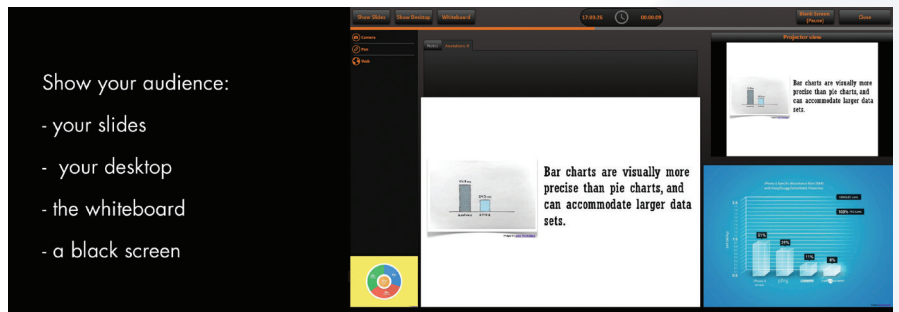

You can fully focus on delivering your material, and don't have to worry about technology, it simply works.

Take full control of your presentation using extended display mode.

With **sho-Q 2020** you can seamlessly switch between different PowerPoint presentations, annotate your slides, use a live whiteboard and insert web pages. You can also insert any image snapshot from your document camera as the next slide.

Use the interactive live whiteboard (different pen colors, different background colors), and save the whiteboard as an image.

You can live annotate your slides.

Main presentation screen. You can preview the previous/next slide, annotate slide, use the whiteboard, and import from the document camera.

Use integrated web browser to show the audience your web links.

sho-Q 2020

Show your audience:

- your slides
- your desktop
- the whiteboard
- a black screen

You can show your audience the slide, your desktop, the whiteboard, or a black screen.